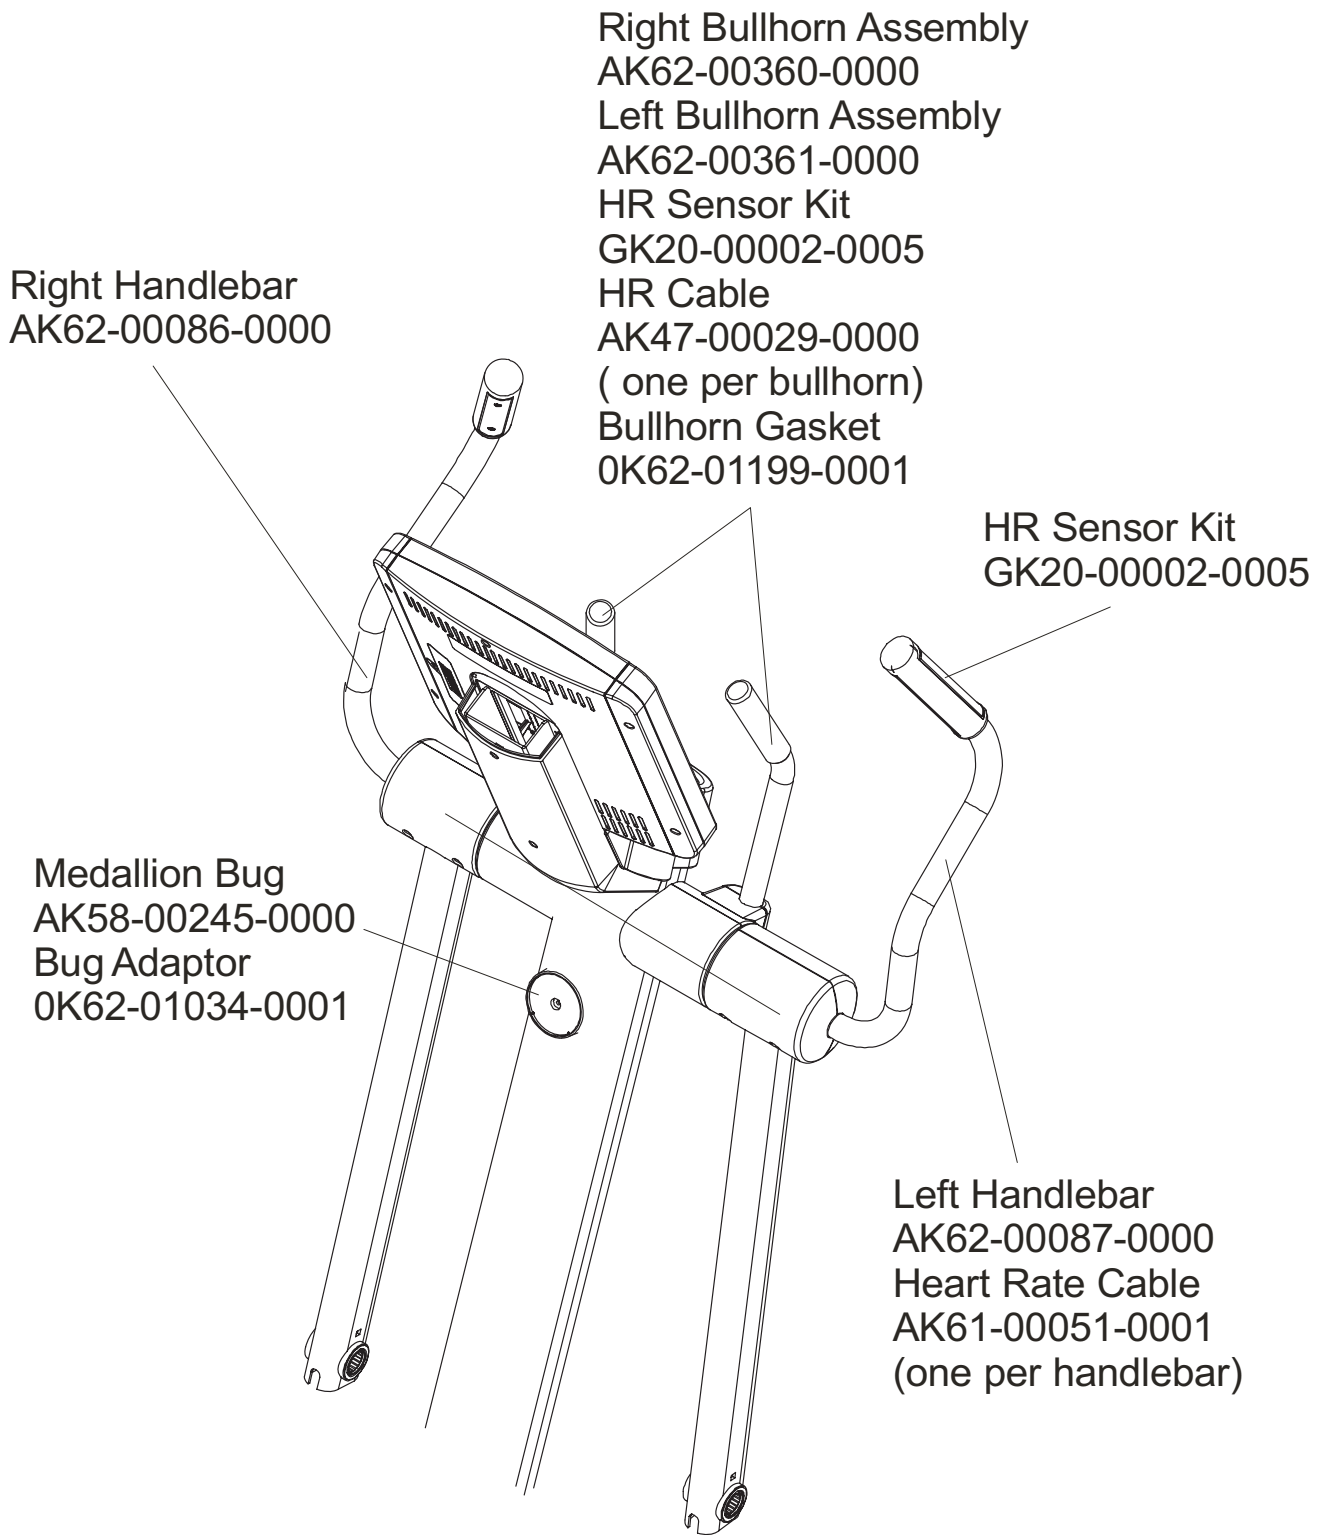

LifeFitness

Classic Cross-trainer CLSXH-0XXX-01
(international only)

Customer Support Services
PARTS MANUAL rev 24 Sep 2009

Console Support and Deadshaft Covers 4
Handlebars and Bullhorns 5
Console and Related Components 6
Upper Frame Hardware 7
Rocker Arms and Pedal Levers 8
Crank Cover and Lower Caps 9
Lower Frame Shrouds and Hardware 10
Pedal Lever Components 11
PCB, Battery, Reed Switch, and Bracket 12
Bearing Insert Assembly 13
Crank Arm Pulley Assembly 14
Drive Module 15
Drive Module Hardware 16
Cables 17

Description	Part No.
OPERATION MANUAL (CD)	OKCD-02003-0001
SERVICE MANUAL	M051-00K62-A149
TOUCH UP PAINT: SPRAY CAN .5 OZ BOTTLE W/APPLICATOR .33 OZ PEN	0017-00008-0204 0017-00008-0205 0017-00008-0206
HARDWARE BAG	AK62-00152-0001
ACCESS PANEL ASSEMBLY CONSISTS OF: 120" COAX CABLE 120" POWER EXTENSION CABLE BRACKET F-TYPE PANEL CONNECTOR #8 PLASTIC GROMMET	AK62-00210-0000 AK32-00020-0002 AK32-00078-0001 OK62-01179-0001 0017-00021-2846 0017-00042-0754
PLUG IN OPTION 120/60	GK62-00002-0018
PLUG IN OPTION 240/50 UK	GK62-00002-0019
PLUG IN OPTION 240v AUS	GK62-00002-0020
PLUG IN OPTION 230/50 CONT	GK62-00002-0021

This treadmill has both Lifepulse sensors and telemetry for reading heart rate.

Language	Part Nos.	
	Console	Overlay/Bezel/Switch
Eng + Met	AK62-00329-0001	AK62-00191-0001
Ger/Met	AK62-00329-0003	AK62-00191-0003
Spn/Met	AK62-00329-0004	AK62-00191-0004
Jap/Met	AK62-00329-0006	AK62-00191-0006
Frn/Met	AK62-00329-0007	AK62-00191-0007
Ital/Met	AK62-00329-0008	AK62-00191-0008
Dut/Met	AK62-00329-0009	AK62-00191-0009
Port/Met	AK62-00329-0010	AK62-00191-0010
Turk/Met	AK62-00329-0014	AK62-00191-0014

not shown:
Accessory Tray
0K62-01022-0000
Mounting Screws (2)
0017-00101-1846

Bearing Insert Assembly
AK62-00299-0000

Service Kit
GK62-00002-0044
kit contents:
Crankshaft (1)
Bearings (2)
Bearing Flanges (2 sets)
Nuts (4)
Washers (4)